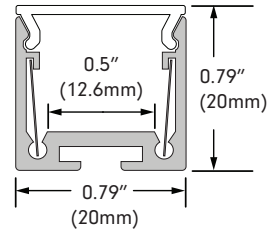

# DUET 04 | COLLECTION

Design Guide

04 Profile & Dimensions

04 Mud-In Profile & Dimensions

04 Recessed Profile & Dimensions

Available TivoTape Options - Indoor

**DEFINE**  
SB  
HO  
LB

**ELITE**  
SB  
HO  
VHO

**\*DUET-04-CHAN-M-6.5**  
 Mud-In PC fire-proof extrusion  
 6.5' Length

**DUET-04-LNS-XXX-6.5**  
**XXX = OPL** (Opal), **CLR** (Clear),  
**DIF** (Diffused), **BLK** (black)  
 PC lens, 6.5' Length

**DUET-04-REFLECT-6.5**  
 PET inner channel reflector  
 White, 6.5' Length

**DUET-04-CLP-SS**  
 Sliver stainless steel clip

DUET 04 Recessed Ordering Information

**DUET-04-CHAN-XXX-6.5**  
**XXX = SLV** (silver), **WHT** (white),  
**GLD** (gold), **BLK** (black)  
 Aluminum Extrusion 6.5' Length

## DUET 04 Joiners

**DUET-04-JOINT-180**  
180° Joint Bracket

**DUET-04-JOINT-90-V**  
Vertical 90° Corner Joiner

**DUET-04-JOINT-90**  
90° Corner Joiner

**DUET-04-JOINT-X-30150**  
X Joiner, 30°-150°

**DUET-04-JOINT-L-30330-I**  
L Inside Joiner, 30°-330°