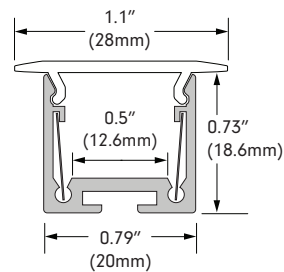

# DUET 04 | COLLECTION

Design Guide

04 Profile & Dimensions

04 Mud-In Profile & Dimensions

04 Recessed Profile & Dimensions

Available TivoTape Options - Indoor

**DEFINE**  
SB  
HO  
LB

**ELITE**  
SB  
HO  
VHO

**\*DUET-04-CHAN-M-6.5**  
 Mud-In PC fire-proof extrusion  
 6.5' Length

**DUET-04-LNS-XXX-6.5**  
**XXX = OPL** (Opal), **CLR** (Clear),  
**DIF** (Diffused), **BLK** (black)  
 PC lens, 6.5' Length

**DUET-04-REFLECT-6.5**  
 PET inner channel reflector  
 White, 6.5' Length

**DUET-04-CLP-SS**  
 Sliver stainless steel clip

DUET 04 Recessed Ordering Information

**DUET-04-CHAN-XXX-6.5**  
**XXX = SLV** (silver), **WHT** (white),  
**GLD** (gold), **BLK** (black)  
 Aluminum Extrusion 6.5' Length

## DUET 04 Joiners

**DUET-04-JOINT-180**  
180° Joint Bracket

**DUET-04-JOINT-90-V**  
Vertical 90° Corner Joiner

**DUET-04-JOINT-90**  
90° Corner Joiner

**DUET-04-JOINT-X-30150**  
X Joiner, 30°-150°

**DUET-04-JOINT-L-30330-I**  
L Inside Joiner, 30°-330°