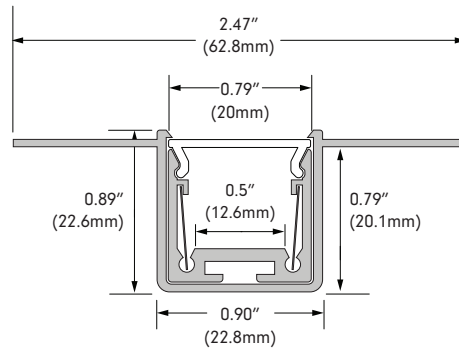

# DUET 04 | COLLECTION

Design Guide

04 Profile & Dimensions

04 Mud-In Profile & Dimensions

04 Recessed Profile & Dimensions

Available TivoTape Options - Indoor

**DEFINE**  
SB  
HO  
LB

**ELITE**  
SB  
HO  
VHO

**\*DUET-04-CHAN-M-6.5**  
 Mud-In PC fire-proof extrusion  
 6.5' Length

**DUET-04-LNS-XXX-6.5**  
**XXX = OPL** (Opal), **CLR** (Clear),  
**DIF** (Diffused), **BLK** (black)  
 PC lens, 6.5' Length

**DUET-04-REFLECT-6.5**  
 PET inner channel reflector  
 White, 6.5' Length

**DUET-04-CLP-SS**  
 Sliver stainless steel clip

DUET 04 Recessed Ordering Information

**DUET-04-CHAN-XXX-6.5**  
**XXX = SLV** (silver), **WHT** (white),  
**GLD** (gold), **BLK** (black)  
 Aluminum Extrusion 6.5' Length

## DUET 04 Joiners

**DUET-04-JOINT-180**  
180° Joint Bracket

**DUET-04-JOINT-90-V**  
Vertical 90° Corner Joiner

**DUET-04-JOINT-90**  
90° Corner Joiner

**DUET-04-JOINT-X-30150**  
X Joiner, 30°-150°

**DUET-04-JOINT-L-30330-I**  
L Inside Joiner, 30°-330°