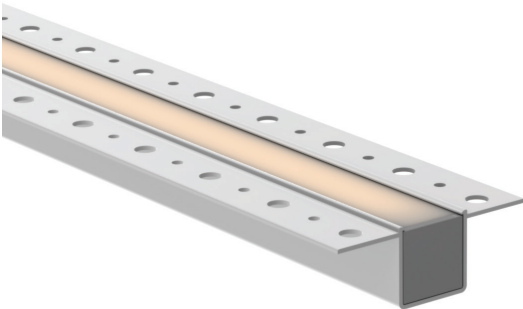

04 Mud-In Profile & Dimensions